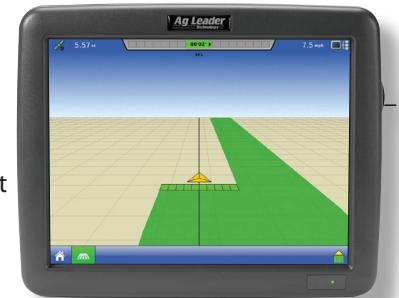

As part of the full-screen mapping package, the INTEGRA display provides multiple map views allowing the operator to determine the level of detail needed to monitor applications; implement-specific tabs can be minimized to view more mapping information if desired. The display also features four video camera inputs, providing operators a better view of equipment operation and safety.

“Consistent with other Ag Leader products, the INTEGRA display can be moved from vehicle to vehicle. Plug compatibility with Ag Leader’s InSight™ and EDGE™ displays is also an important component of the INTEGRA display, making an upgrade a seamless transition,” adds Howard.

About Ag Leader

Ag Leader Technology, Inc. is a pioneer and recognized technology innovator of precision agriculture hardware and software. Located in Ames, Iowa the company manufactures and markets industry leading precision farming technology designed to help growers make smart, profitable business decisions. Founded in 1992 the company has achieved consistent growth and expansion by providing value-based products that help growers and ag professionals achieve and maintain a successful operation.

For more information visit: www.agleader.com